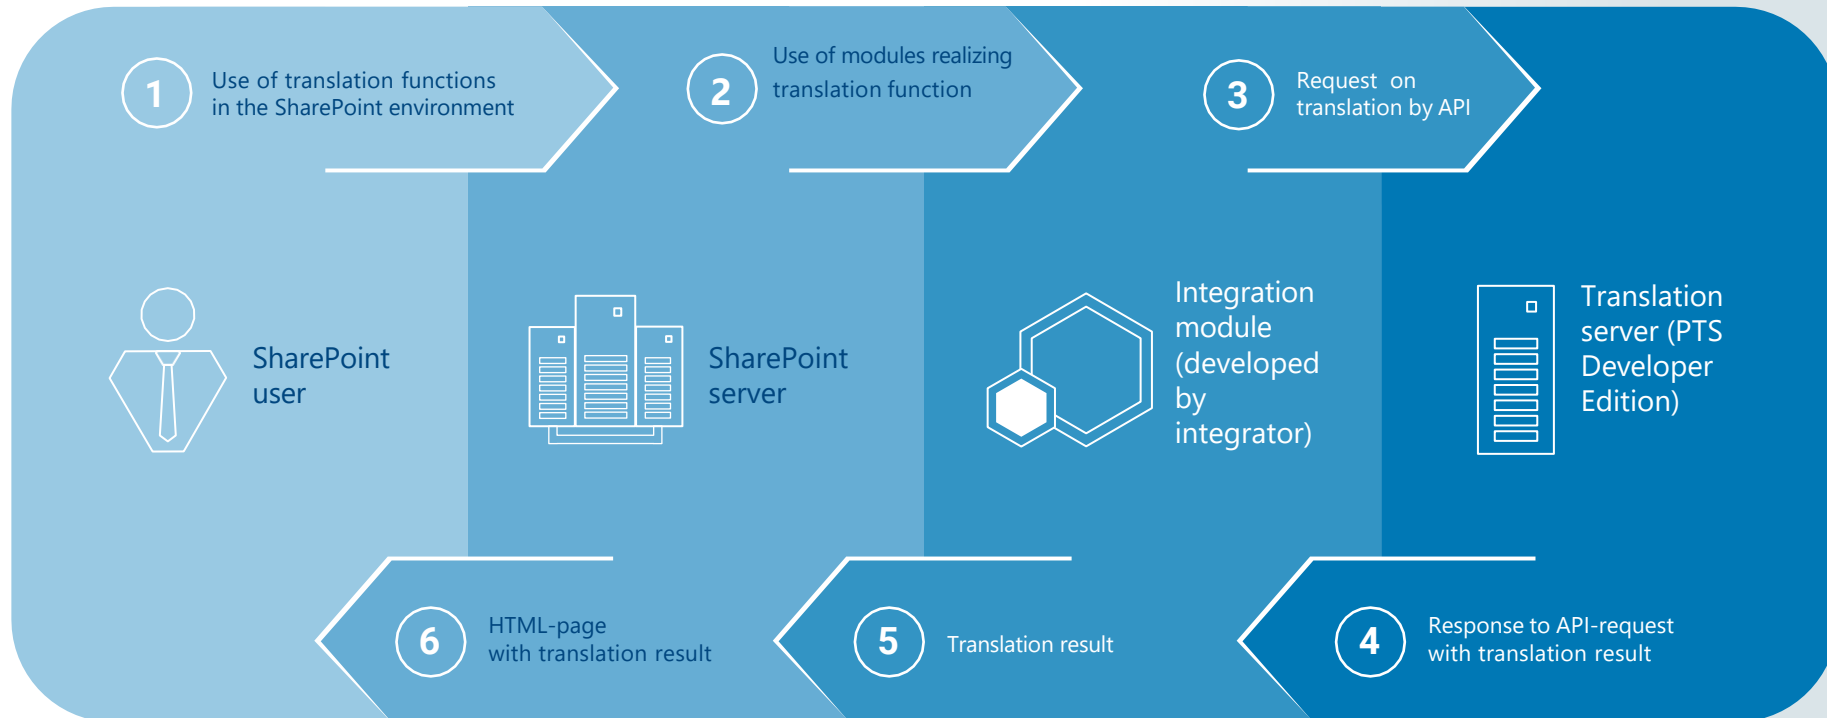

PROMT for SharePoint

Scenarios of integrating translation functions in SharePoint

PROMT for SharePoint was developed on the basis of the company's flagman product, PROMT Translation Server.

There are three main scenarios for including the translation server in a portal built on the SharePoint platform:

- the use of a ready-made WSP-package developed by PROMT;
- independent realization of the integration module by portal developers;
- independent realization by portal developers of the "through translation" module for users to navigate the portal in their native language (based on the example provided by PROMT)

PROMT for SharePoint

Scenario for an integration module based on the PROMT WSP-package

PROMT for SharePoint

Scenario with integration model realized by portal developers (integrator)

PROMT for SharePoint

Scenario with integration module for through translation

Example of **through** translation of portal page

- Automatic translation of portal page into user's language when page is opened
- Auto-detecting of language and topic of page

The image displays two overlapping screenshots of a SharePoint portal interface. The top screenshot shows the main page with a sidebar menu and a news section. The bottom screenshot shows the same page after translation, with the text and menu items in Russian. The news section contains three items: "PROMT Translator won first place in a competition of machine translators", "The Internet is not necessary; new PROMT Offline for iOS with additional languages and functions", and "The translator and the dictionary for Windows Phone 8 without the Internet".