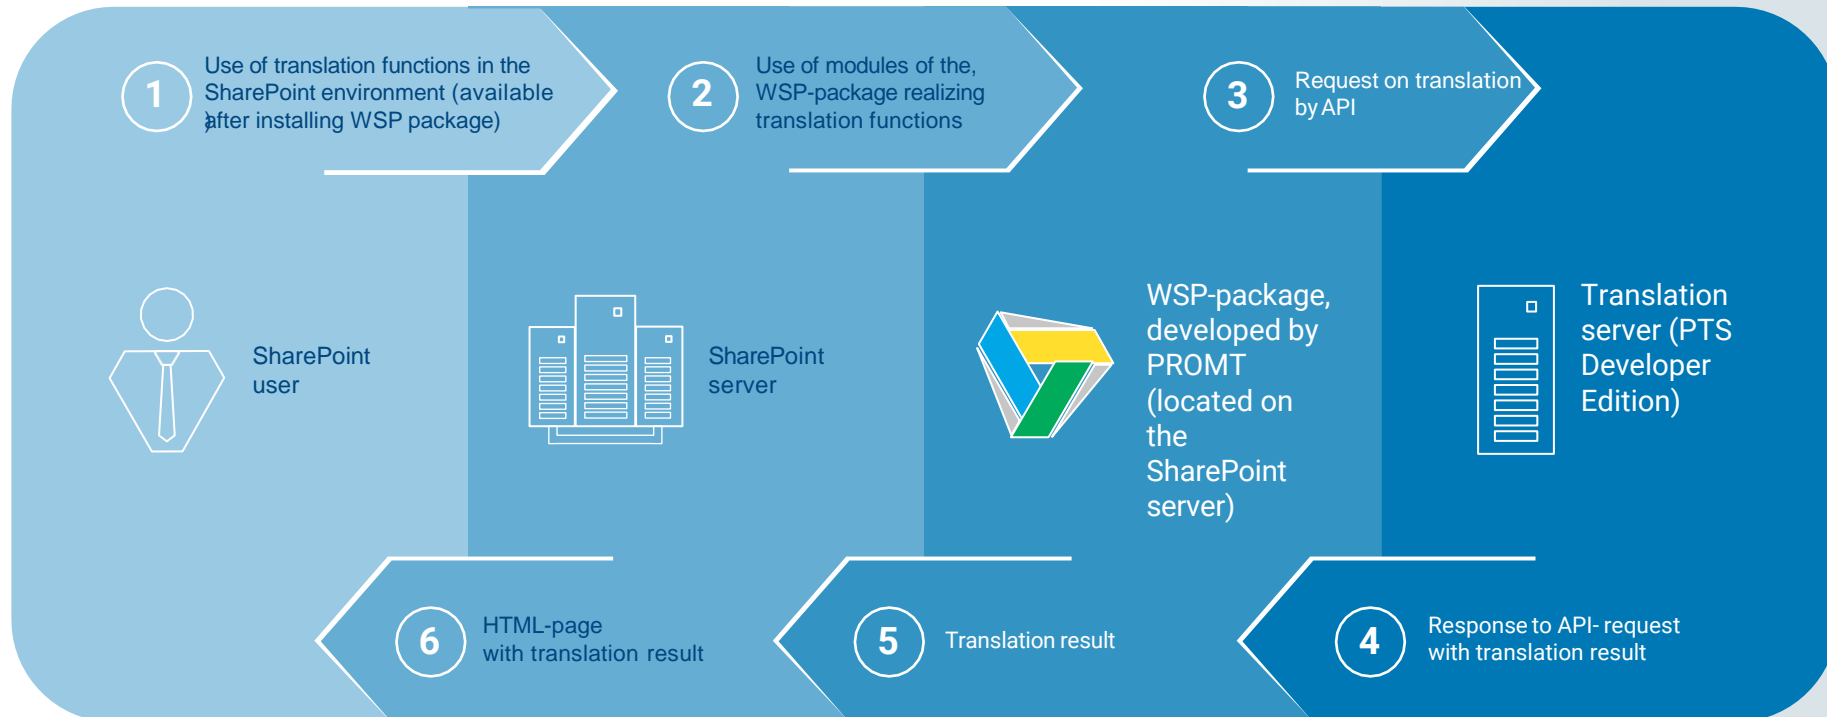

PROMT for SharePoint

Scenario for an integration module based on the PROMT WSP-package