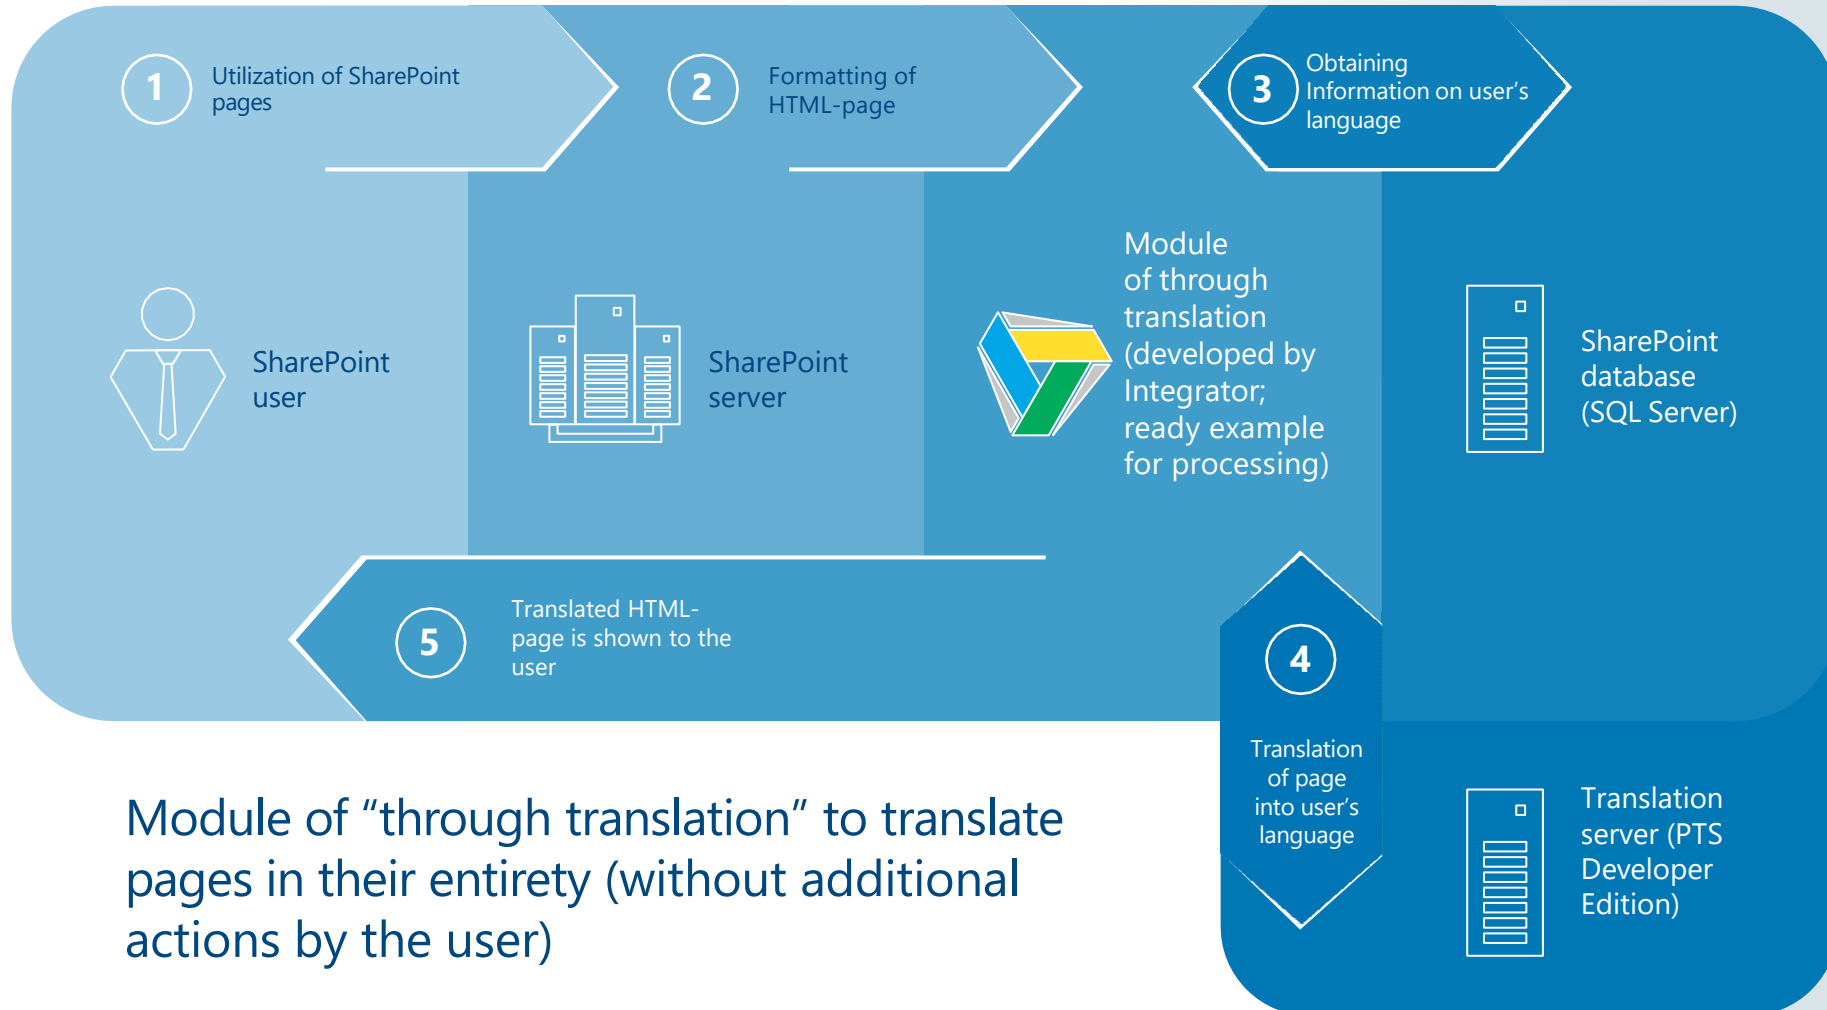

PROMT for SharePoint

Scenarios of integrating translation functions in SharePoint

PROMT for SharePoint was developed on the basis of the company's flagman product, PROMT Translation Server.

There are three main scenarios for including the translation server in a portal built on the SharePoint platform:

- the use of a ready-made WSP-package developed by PROMT;
- independent realization of the integration module by portal developers;
- independent realization by portal developers of the "through translation" module for users to navigate the portal in their native language (based on the example provided by PROMT)

PROMT for SharePoint

Scenario for an integration module based on the PROMT WSP-package

PROMT for SharePoint

Scenario with integration model realized by portal developers (integrator)

PROMT for SharePoint

Scenario with integration module for through translation

Example of **through** translation of portal page

- Automatic translation of portal page into user's language when page is opened
- Auto-detecting of language and topic of page

The image displays two overlapping screenshots of a SharePoint portal interface. The top screenshot shows the main page with a sidebar menu and a news section. The bottom screenshot shows the same page after translation, with the text and menu items in Russian. The news section contains three items: "PROMT Translator won first place in a competition of machine translators", "The Internet is not necessary; new PROMT Offline for iOS with additional languages and functions", and "The translator and the dictionary for Windows Phone 8 without the Internet".